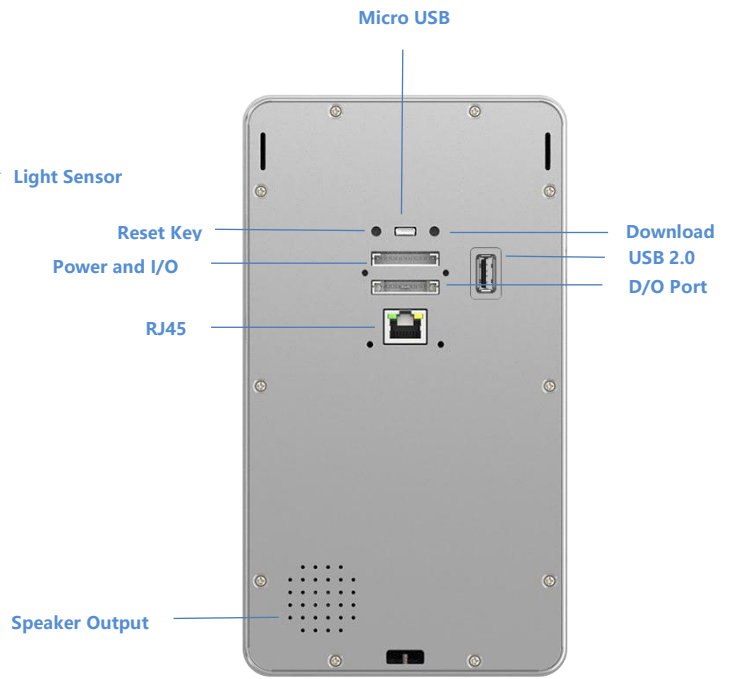

Access Control System

VIA
ACS

Fanless Ultra-Compact
Octo-Core ARM system for
Edge AI applications

Features

- High-performance MediaTek Genio 700 Octa-Core processor
- Integrated AI processor for Edge AI applications
- Dual-band 802.11ac Wi-Fi with Bluetooth 5.0
- 7 Inch TFT LCD with Multi-Touch panel
- Binocular camera

Specifications

Model Name	ACS-5000	ACS-5000 WG
Processor	MediaTek Genio 700 Octa-core Processor - MT8390 - Two Cortex-A78 @ 2.2GHz - Six Cortex-A55 @ 2.0GHz	
System Memory	8GB LPDDR4X SDRAM	
Storage	16GB eMMC Flash Memory	
Graphics	- ARM Mali-G57 MC3 High Performance GPU - Graphics engine supporting OpenGL® ES 1.1/2.0/3.2, OpenCL ES 2.2, and Vulkan 1.0/1.1 hardware acceleration - Supports H.265 and H.264 video decoding up to 4K@75fps - Supports H.265 and H.264 video encoding up to 4K@30fps	
Wireless Connectivity	MediaTek MT7663BSN 802.11a/b/g/n/ac Wi-Fi 2T2R / Bluetooth v5.0 Combo Chip	
LCD	1 7 Inch TFT LCD, 1200*1920, MIPI DSI (4Lane)	
Touch Panel	1 Multi-Point Capacitive touch panel	
Ethernet	1 10/100/1000Mbps ethernet	
NFC	1 ISO 14443 Type A/B	14443 Type A + Wiegand
Camera	2 MIPI 1080p/30fps FOV: D=69°, H=61°, V=37° (RGB+IR)	
Audio	1 Speaker 1W/8 ohm and 1 Microphone	
Light Sensor	1 Light sensor	
WatchDog Timer	1 MCU WatchDog Timer	
I/O	1 USB 2.0 Type A 1 RJ45 2 GPI Input (10mA) 1 GPO Output by Relay (max. 3A) 1 RS-485 1 Uart for debug 1 Micro USB for download FW	
Key	1 Reset Key 1 Download key	
Power Supply	12V DC-in	
Operating System	Android 13	
Operating Temperature	0~50 °C	
Operating Humidity	0~90% (Non-condensing)	
Dimensions	230mm (D)x 129mm (W)x 28 mm(H)	
Installation	Wall mount type or Gate installation type	

Front Panel

Rear Panel

Ordering Information

Part Number	SoC Frequency	Description
AIOT-ACS-01E07A0	MediaTek Genio 700 Octa-Core SoC @ 2.2GHz/2.0GHz	VIA SYSTEM FGI,AIOT ACS,A0A,GIFT BOX,SOM-5000(A0) CPU MT8390AV/AZA Dual-core,Cortex-A78 2.2GHz/Hexa-core Cortex- A55,2.0GHz,ACS-IO(A0),ACS-EXTEND(A0),ACS-ALS(A0) support 14443 A/B