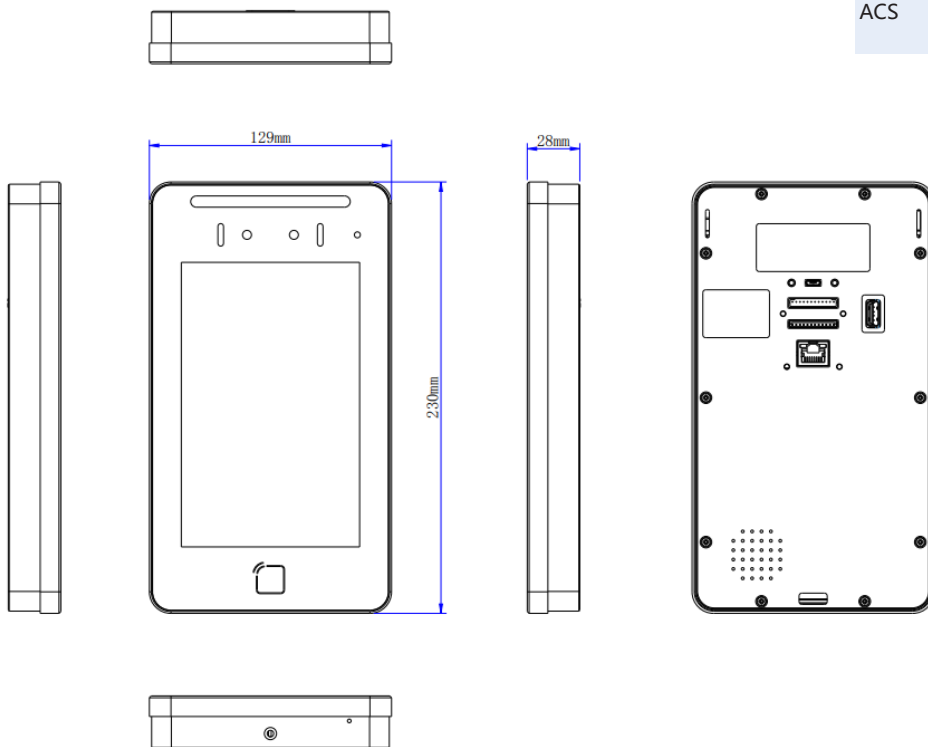

Front Panel

Rear Panel

Ordering Information

Part Number	SoC Frequency	Description
AIOT-ACS-01E07A0	MediaTek Genio 700 Octa-Core SoC @ 2.2GHz/2.0GHz	VIA SYSTEM FGI,AIOT ACS,A0A,GIFT BOX,SOM-5000(A0) CPU MT8390AV/AZA Dual-core,Cortex-A78 2.2GHz/Hexa-core Cortex- A55,2.0GHz,ACS-IO(A0),ACS-EXTEND(A0),ACS-ALS(A0) support 14443 A/B

Dimensions

Packing List

Items
ACS